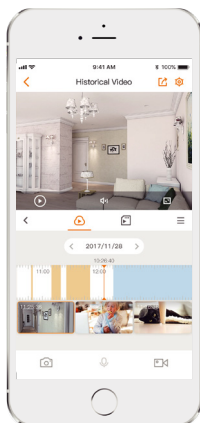

imou

Ranger RC 3MP

3MP H.265 Wi-Fi Pan & Tilt Camera

With 3MP/2K live monitoring and 0~355° pan & -10~70° tilt features, Ranger RC ensures every corner of your home completely covered. Human Detection quickly finds human targets in images and immediately sends a notification to you. Privacy Mode helps protect your personal privacy when you are home. Smart Tracking function lets the camera follows moving objects when it detects motion. With the touch button, the families can make a video call to the APP with the one-touch call function.

H.265 3MP/2K

See more than 1080P

Smart Tracking

Automatically tracks moving objects

Privacy Mode

Hide the lens to protect your personal privacy

Human Detection

Quickly find human targets in you home

Abnormal Sound Alarm

Sends alerts to your smartphone when it detects abnormal sound

Alarm Notification

Sends instant alerts to your mobile phone when an event is detected

One-touch Call

Make a video call to the APP remotely

Built-in Siren

Scare strangers away from your home

Diversified Storage

Supports NVR, Cloud Storage or Micro SD card (up to 256GB)

Stay close with what you care

With Cloud service, you will have access to what you care as long as Internet is available. You can record daily or motion videos on Cloud and playback anytime anywhere.